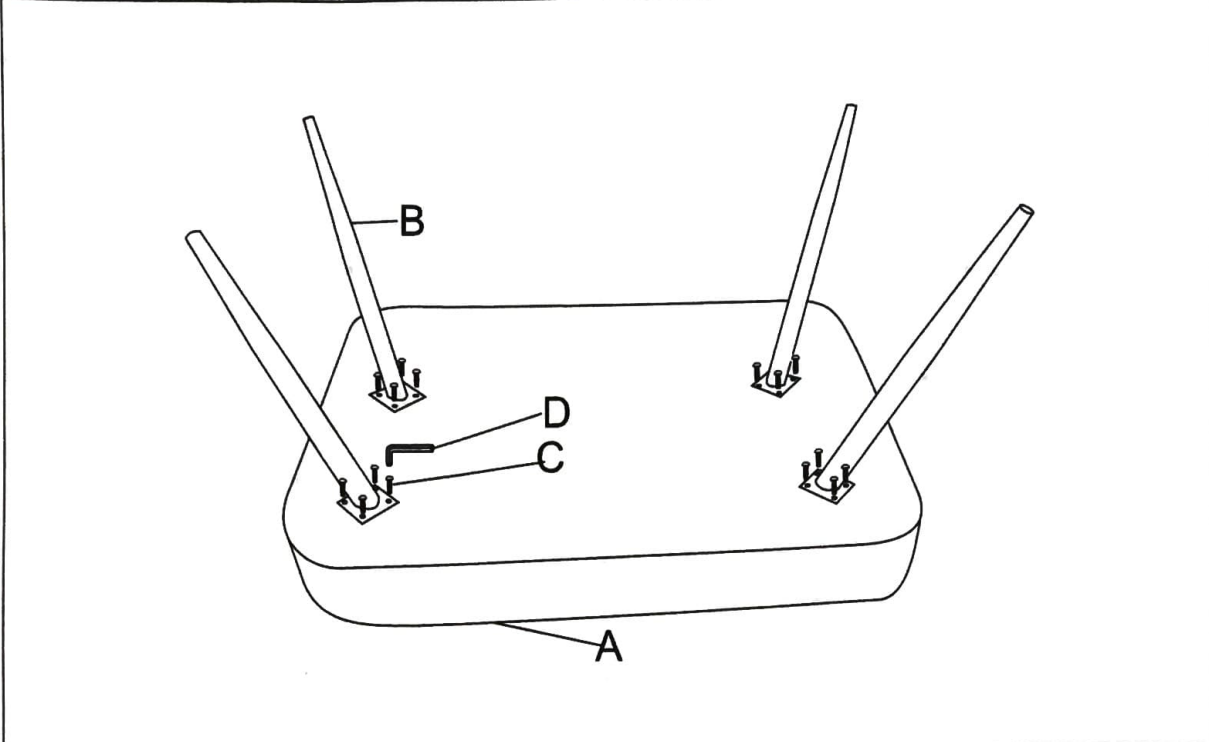

WHISPER LOUNGE CHAIR
WITH OTTOMAN 1/2

ASSEMBLING INSTRUCTION (IF-DC1881)

1.X1PC

2.X1PC

A.X4PCS

B.X4PCS

C.X1PC

WHISTLER
 LOUNGE CHAIR WITH
 OTTOMAN 2/2

Ax1	Bx4	Cx16	Dx1
